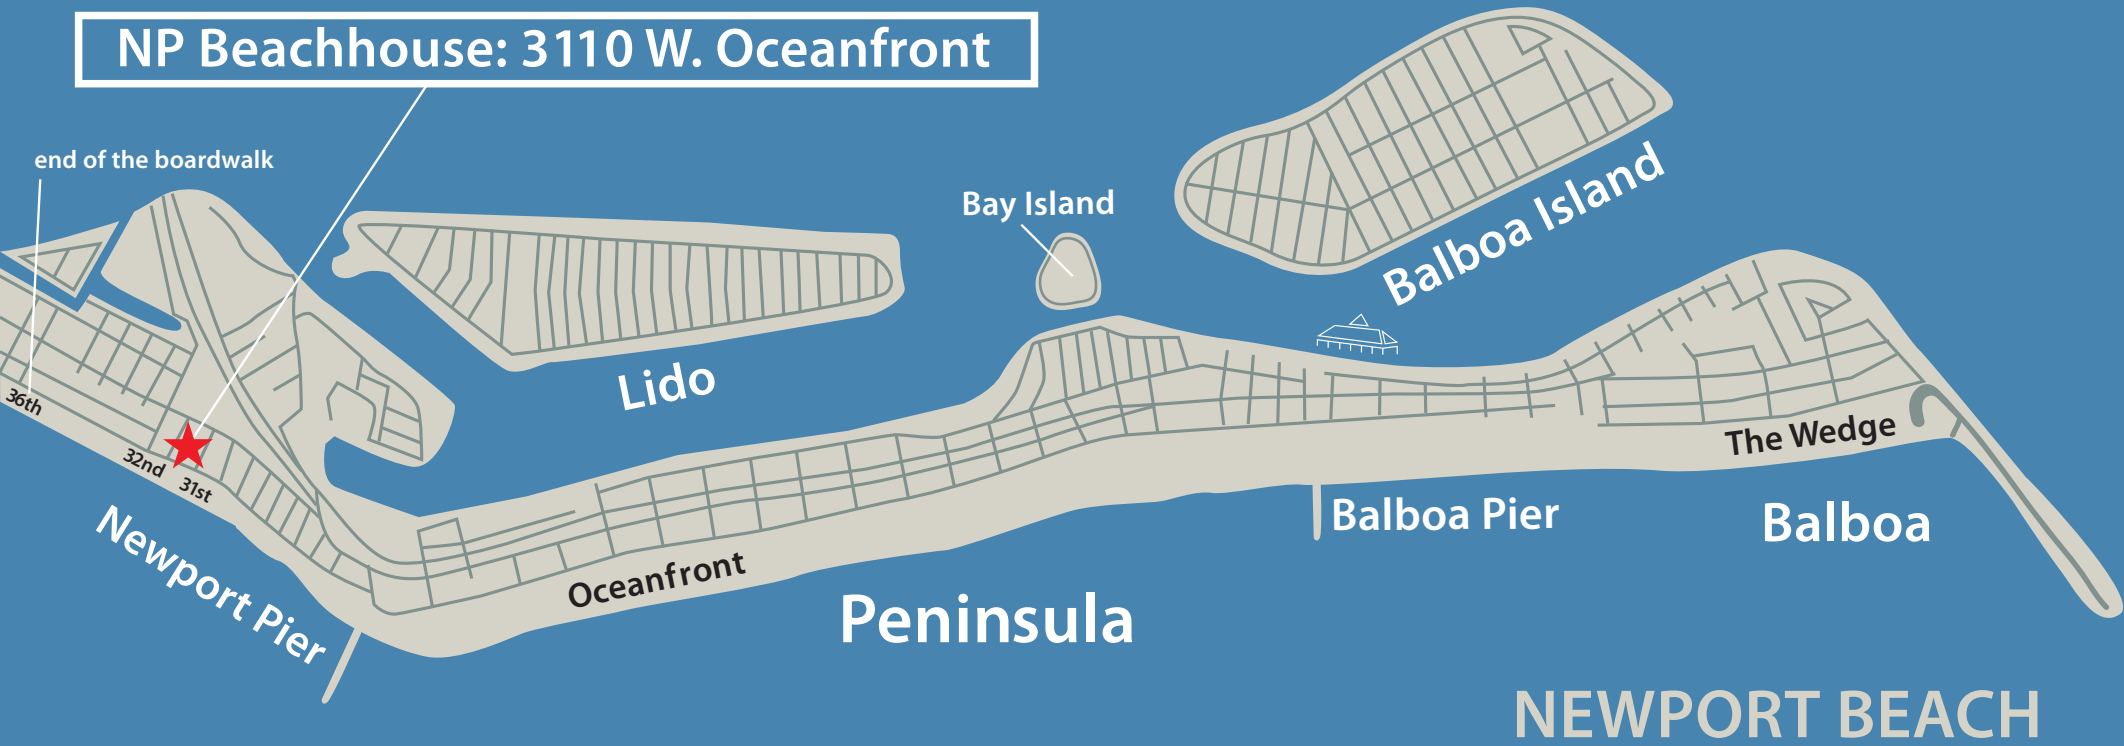

NP Beachhouse: 3110 W. Oceanfront

end of the boardwalk

Bay Island

Balboa Island

Lido

The Wedge

Balboa Pier

Balboa

Peninsula

NEWPORT BEACH

36th

32nd

31st

Newport Pier

Oceanfront